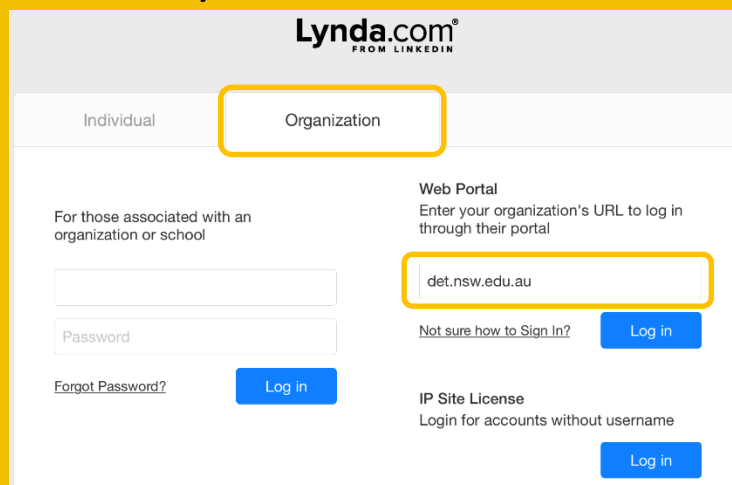

lynda.com

Access through
the Student Portal

3 Select
Lynda.com
Learning

- 1 Log in to the student portal
- 2 Click + beside 'Learning'

AVAILABLE NOW
FOR ALL YEARS
11/12 STUDENTS!

Access through
the Lynda app

- 1 Download the Lynda.com app for your mobile device

- 2 Click the Organization tab
- 3 Enter DoE URL: det.nsw.edu.au
- 4 Click Log in then sign into the DoE portal

Education