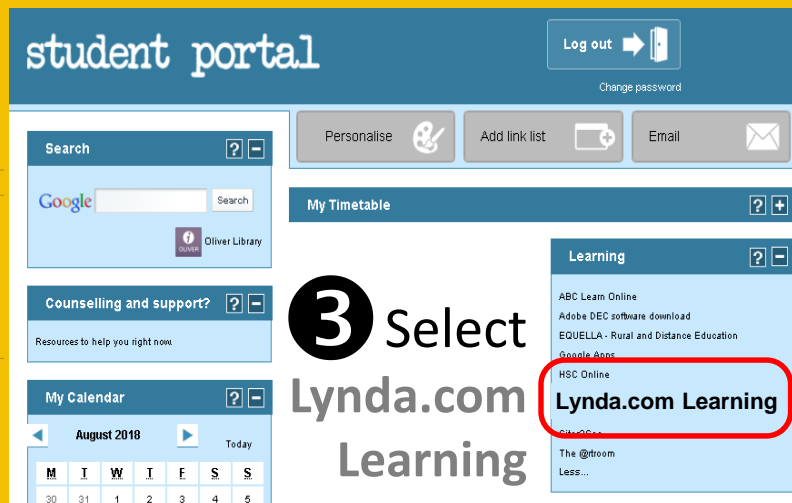

lynda.com

Access through
the Student Portal

3 Select
Lynda.com
Learning

- 1 Log in to the student portal
- 2 Click + beside 'Learning'

AVAILABLE NOW
FOR ALL YEARS
11/12 STUDENTS!

Access through
the Lynda app

- 1 Download the Lynda.com app for your mobile device

- 2 Click the Organization tab
- 3 Enter DoE URL: det.nsw.edu.au
- 4 Click Log in then sign into the DoE portal

Education